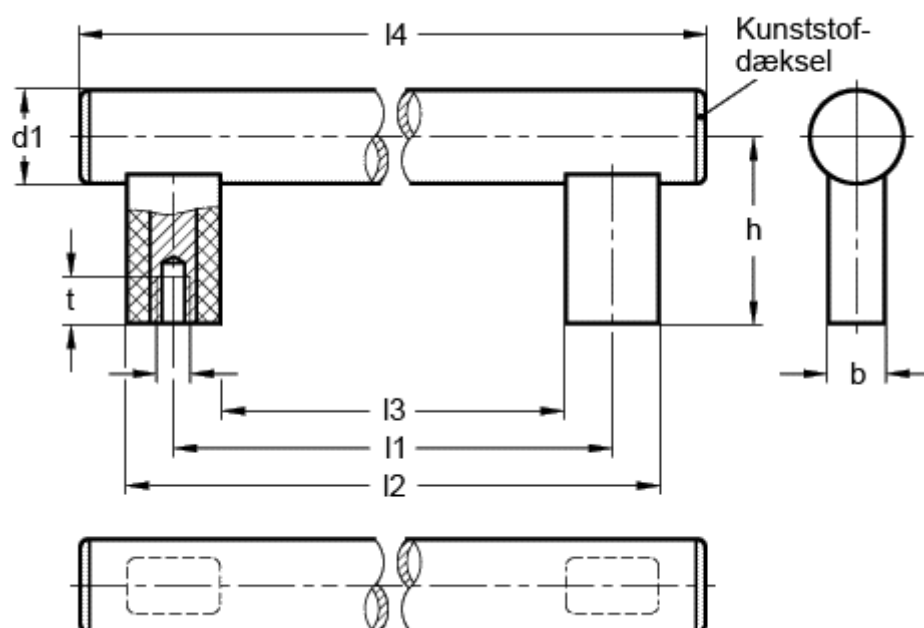

Article number: 2011425001

Description: E+G Handle GN 666-30-M6-500-NG

Measures

$b = 18$

$t \text{ min} = 15$

$d1 = 30$

$d2 = M6$

$h = 60$

$l1 = 500$

$l2 = 530$

$l3 = 470$

$l4 = 565$